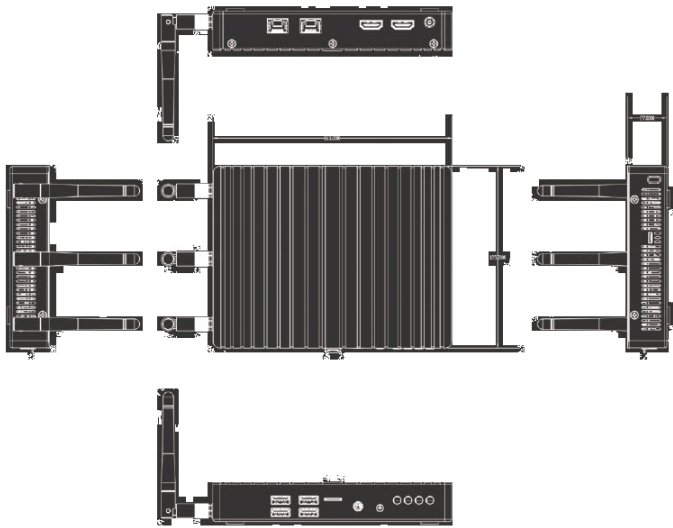

Slim, Hardened Design

Fits easily behind all displays using the supplied velcro fittings. A robust device that will survive knocks and bangs.

Wired Ethernet or Wi-Fi

Clean installation via two cables, with IEEE 802.11 standard. Wi-Fi connectivity also available, if desired.

eMMC Storage

No reason to panic in the event of a sudden power loss as the WBX has 32GB eMMC storage ensuring data is not corrupted.

Low-Power System with Intel Processor

A fanless cooling system ensures silent running and ultra-low power consumption for ultimate power efficiency. With Intel inside you are assured a reliable system.