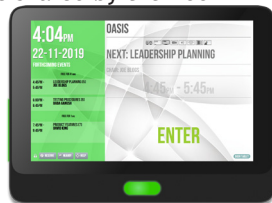

Door Tablet Hardware

Display Devices Compared

This table compares our own purpose-built display devices with leading alternatives. The Door Tablet software runs on most tablets but provides many more features on professional ones

	Galaxy Tab E,A	Apple iPad	Door Tablet MM	Door Tablet WM	Door Tablet TC/SL	Door Tablet AIO	Door Tablet CIR
Native App	✓	✓	✓	✓	✓	✓	✓
Touch screen	✓	✓	✓	✓	✓	✓	✓
Integral Kiosk mode	✗	✗	✓	✓	✓	✓	✓
RFID - NFC/HID	✗	✗	✓	✓♦	✗	✓	✓
Battery-free	✗	✗	✓	✓	✓	✓	✓
Mains power	✓	✓	✓	✓	✗	✓	✓
Built-in PoE	✗	✗	✓	✓	✓	✓	✗
Built-in wired networking	✗	✗	✓	✓	✓	✓	✗
Wi-Fi	✓	✓	✓	✓	✓	✓	✓
Bluetooth	✓	✓	✗	✗	✗	✓	✗
Frameless	✗	✗	✓	✓	✓	✓	✓
LED lights	✗	✗	✓	✓	✓	✓	✓
Motion sensor option	✓	✓	✓	✓	✓	✓	✓
In-room speakers	✓	✓	✗	✗	✗	✓	✗
Built-in speakers	✓	✓	✗	✗	✗	✓	✗
Mount included	✗	✗	✗	✗	✓	✓	✓
Remote management (outside DT)	✓	✓	✓	✓	✓	✓	✓
Management without MDM	✗	✗	✗	✗	✓	✓	✓
Chassis material	Metal	Metal	Metal	Metal	Plastic	Plastic	Plastic
Operating system	Android	iOS	Windows	Windows	Android	Android	Android
Screen size	9.6"	9.7"	10.5"	10.1"	10.1"	10.1"	3.5"
Screen resolution	1280x800	2048x1536	1366x768	1280x800	1280x800	1280x800	480x320
Processor	ARM	ARM	Intel	Intel	ARM	ARM	ARM
Glass distance from wall (mm)	16/25	—	36	34	31	31	16

Door Tablet WM

Door Tablet WM is our 10.1" touchscreen device that runs on Microsoft Windows and is placed outside meeting spaces. It includes highly visible side-LED light bars to indicate room status from afar. Fanless Cooling System and Ultra-low Power Consumption ensures silent running and power efficiency enhanced by remote power management. RFID/NFC integration is optional.

Door Tablet ABX

Door Tablet WBX

Door Tablet CIR

Door Tablet CIR is our unique disk-shaped touch display device that can sit on a desk or be easily mounted on nearly all other surfaces. It consists of a rectangular 3.5" touch screen display and a crescent-shaped colored status indicator. Two interactive display layouts are available for solo or multi-user spaces.